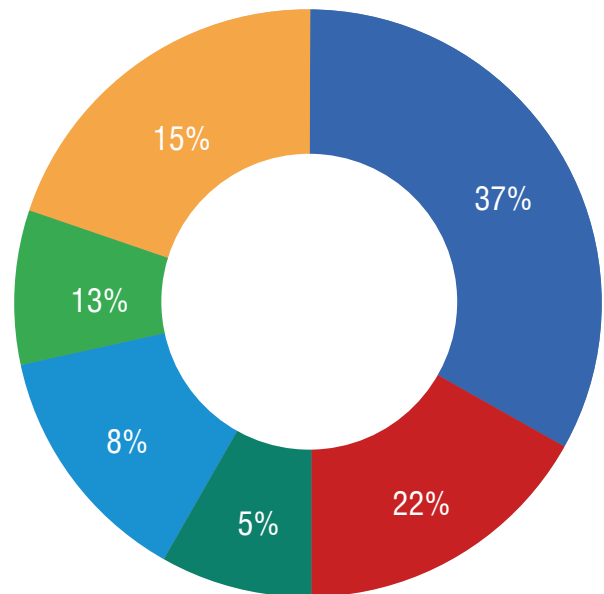

Digit Insurance Lubdh

Prateem Panda

Nishant Priyadarshi

Archana Murthy

Maximum Package	:	16.3 LPA
Average Package	:	09.24 LPA
Minimum Package	:	07.00 LPA

Placement Snapshot 2018

Sector wise Breakup of Students Placed